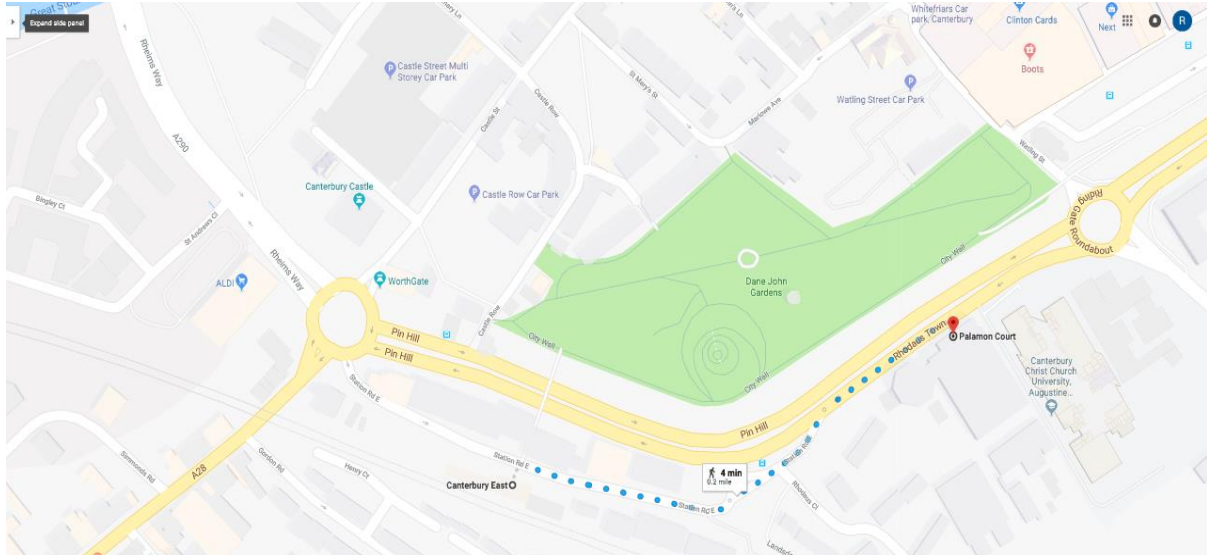

Iona- Palamon Court Outreach Centre
Iona Kent and South East – DSA QAG Accredited Outreach Centre
Tel: 01227 811813/07742188548 E: admin@iona-kase.co.uk
Website: www.iona-kase.co.uk

Directions:

By Road:

- From London, the north and west: M25, M20, M2, A2
- Take exit for Canterbury/Harbledown/A28
- At the roundabout, take the 2nd exit onto Rheims Way/A2050
- At the roundabout, take the 3rd exit onto Rheims Way/A290
- At the roundabout, take the 2nd exit onto Pin Hill/A28. Continue to follow A28 to Margate.
- At the roundabout, take the 4th exit onto Rhodaus Town/A28. Palamon court will be on the left, just after Augustine House.

PLEASE NOTE THERE IS DISABLED PARKING SPACES AT PALAMON COURT.

THE NEAREST PUBLIC PARKING IS AT CANTERBURY EAST STATION